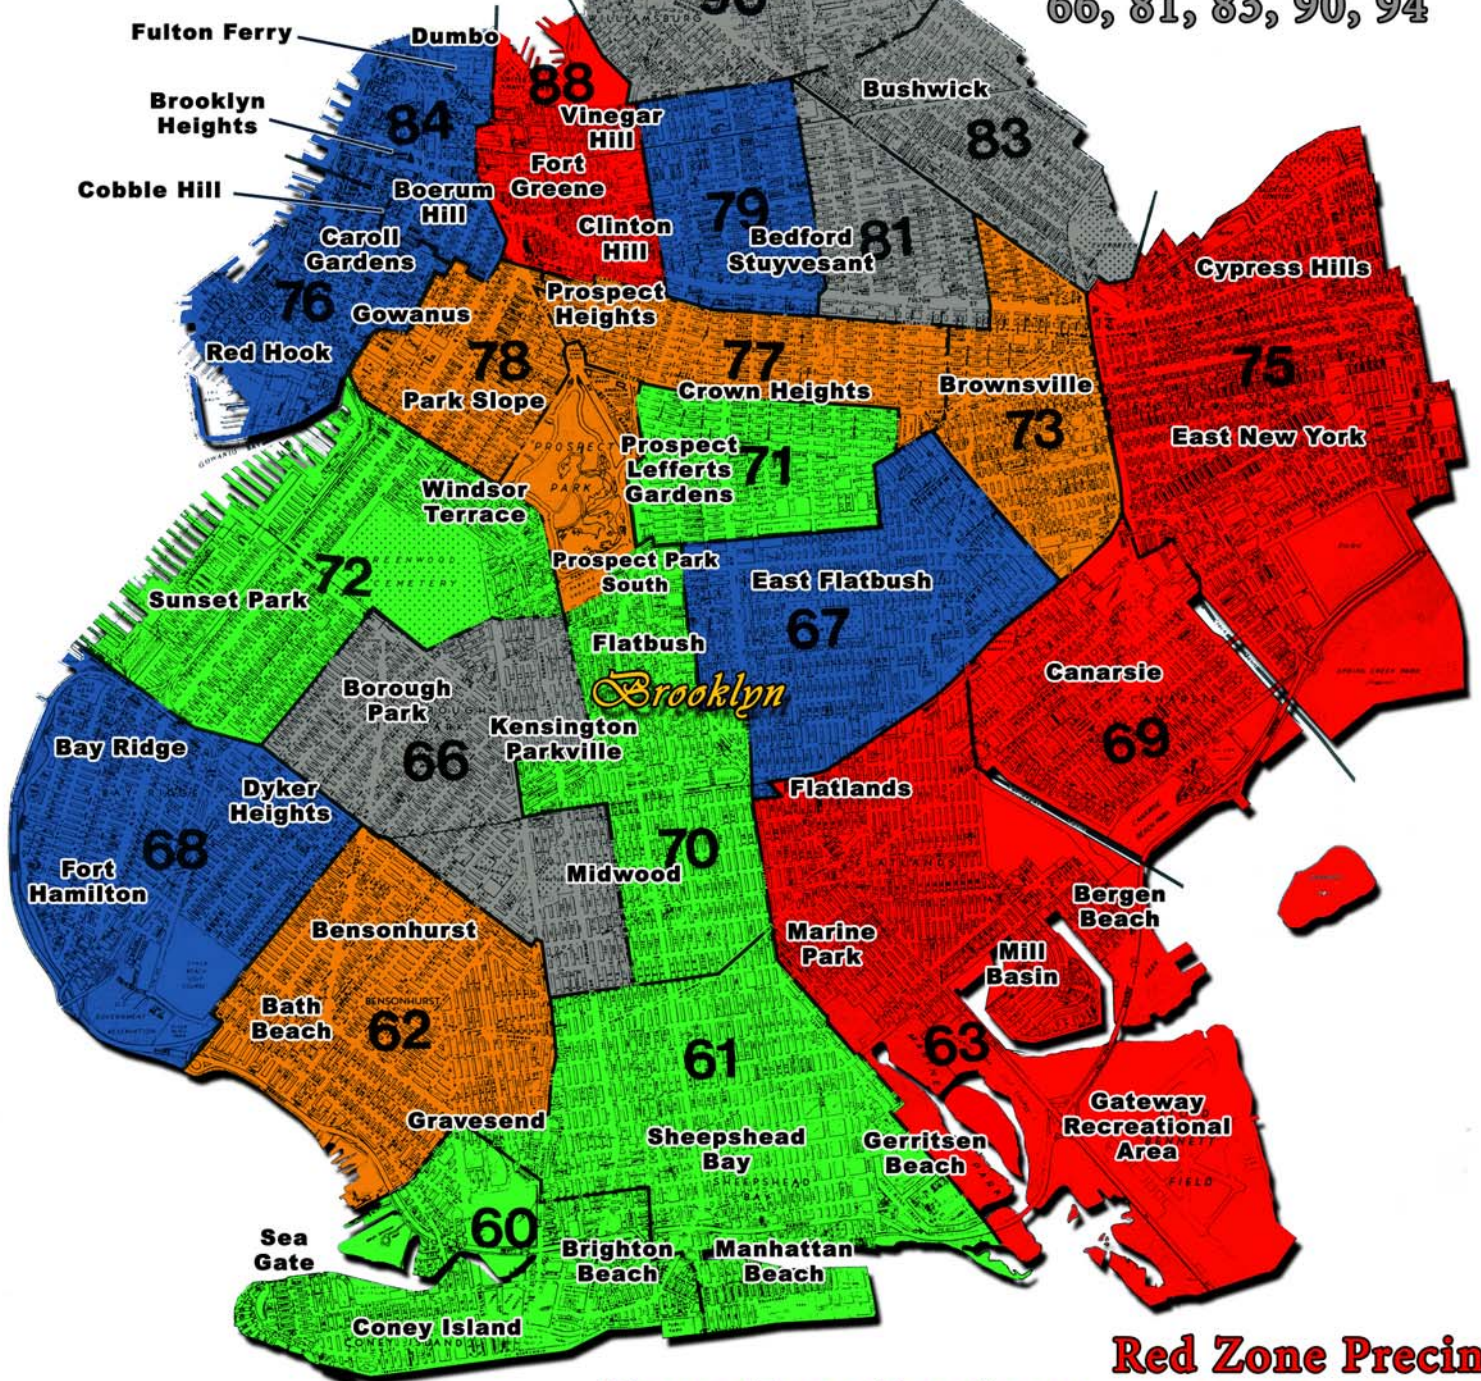

Trial Zones

Blue Zone Precincts
67, 68, 76, 79, 84

Grey Zone Precincts
66, 81, 83, 90, 94

Orange Zone Precincts
62, 73, 77, 78

Green Zone Precincts
60, 61, 70, 71, 72

Red Zone Precincts
63, 69, 75, 88